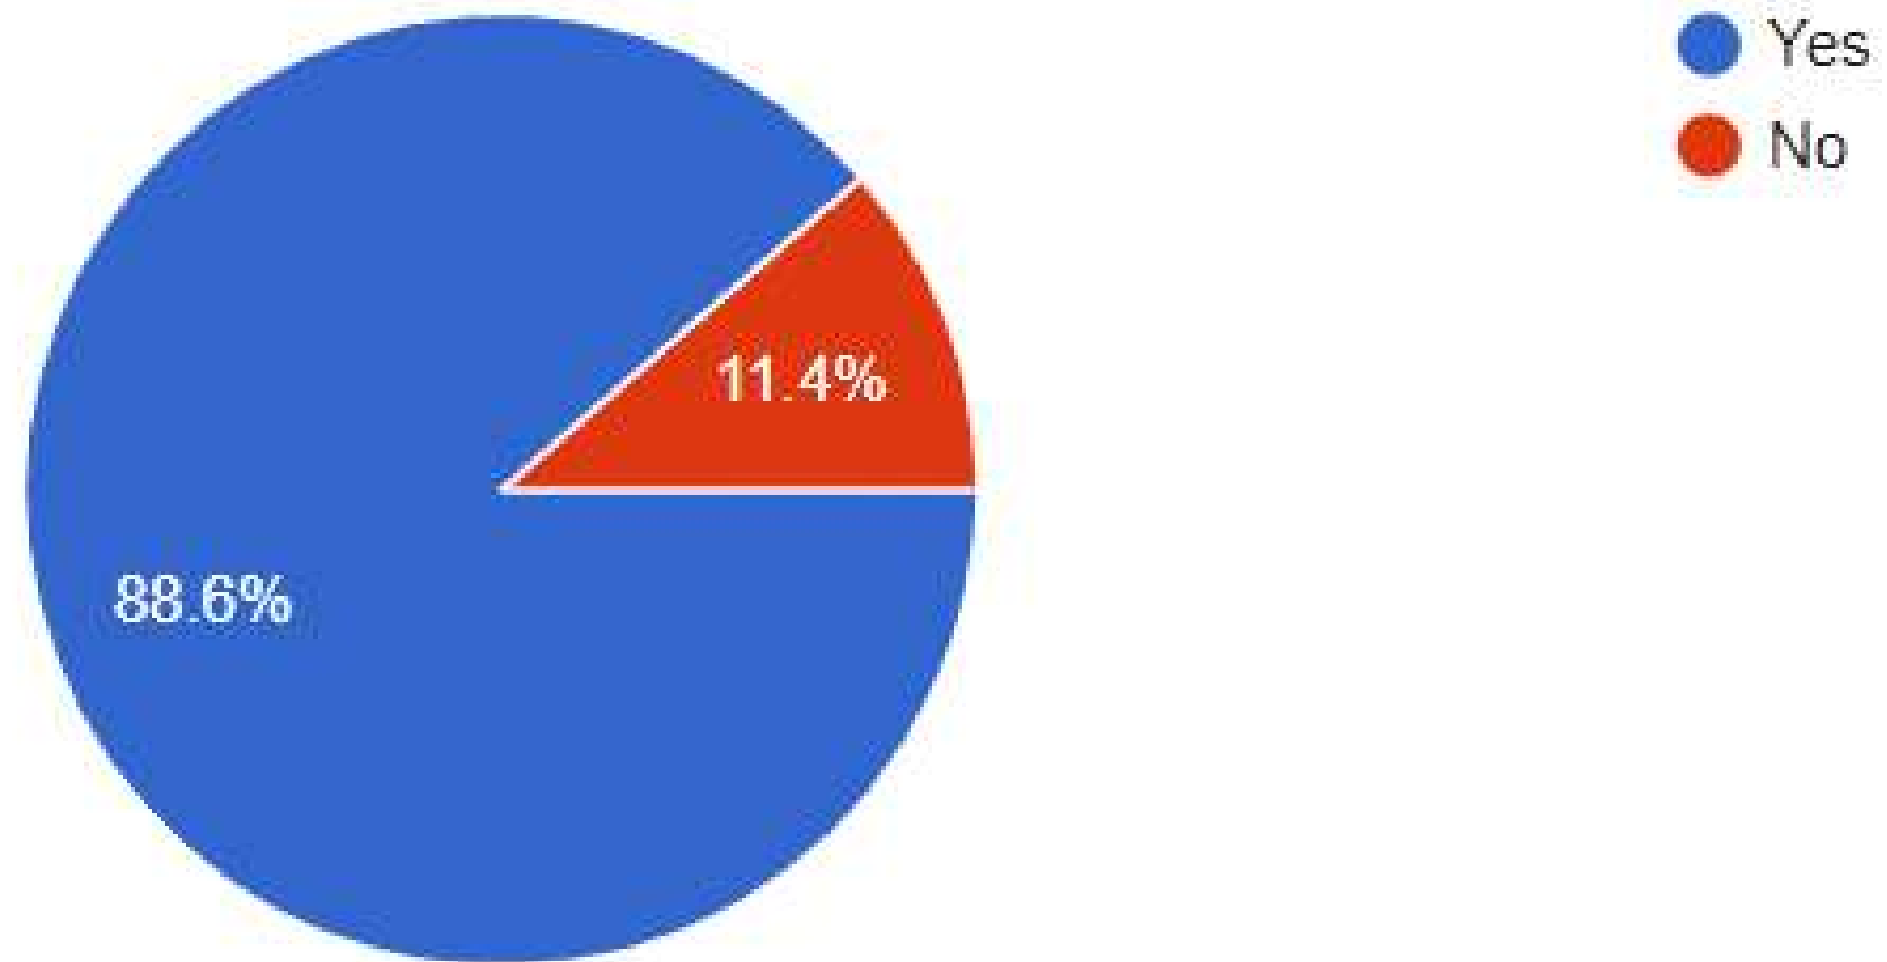

DO YOU ALWAYS THROW TRASH TO THE TRASH BIN?