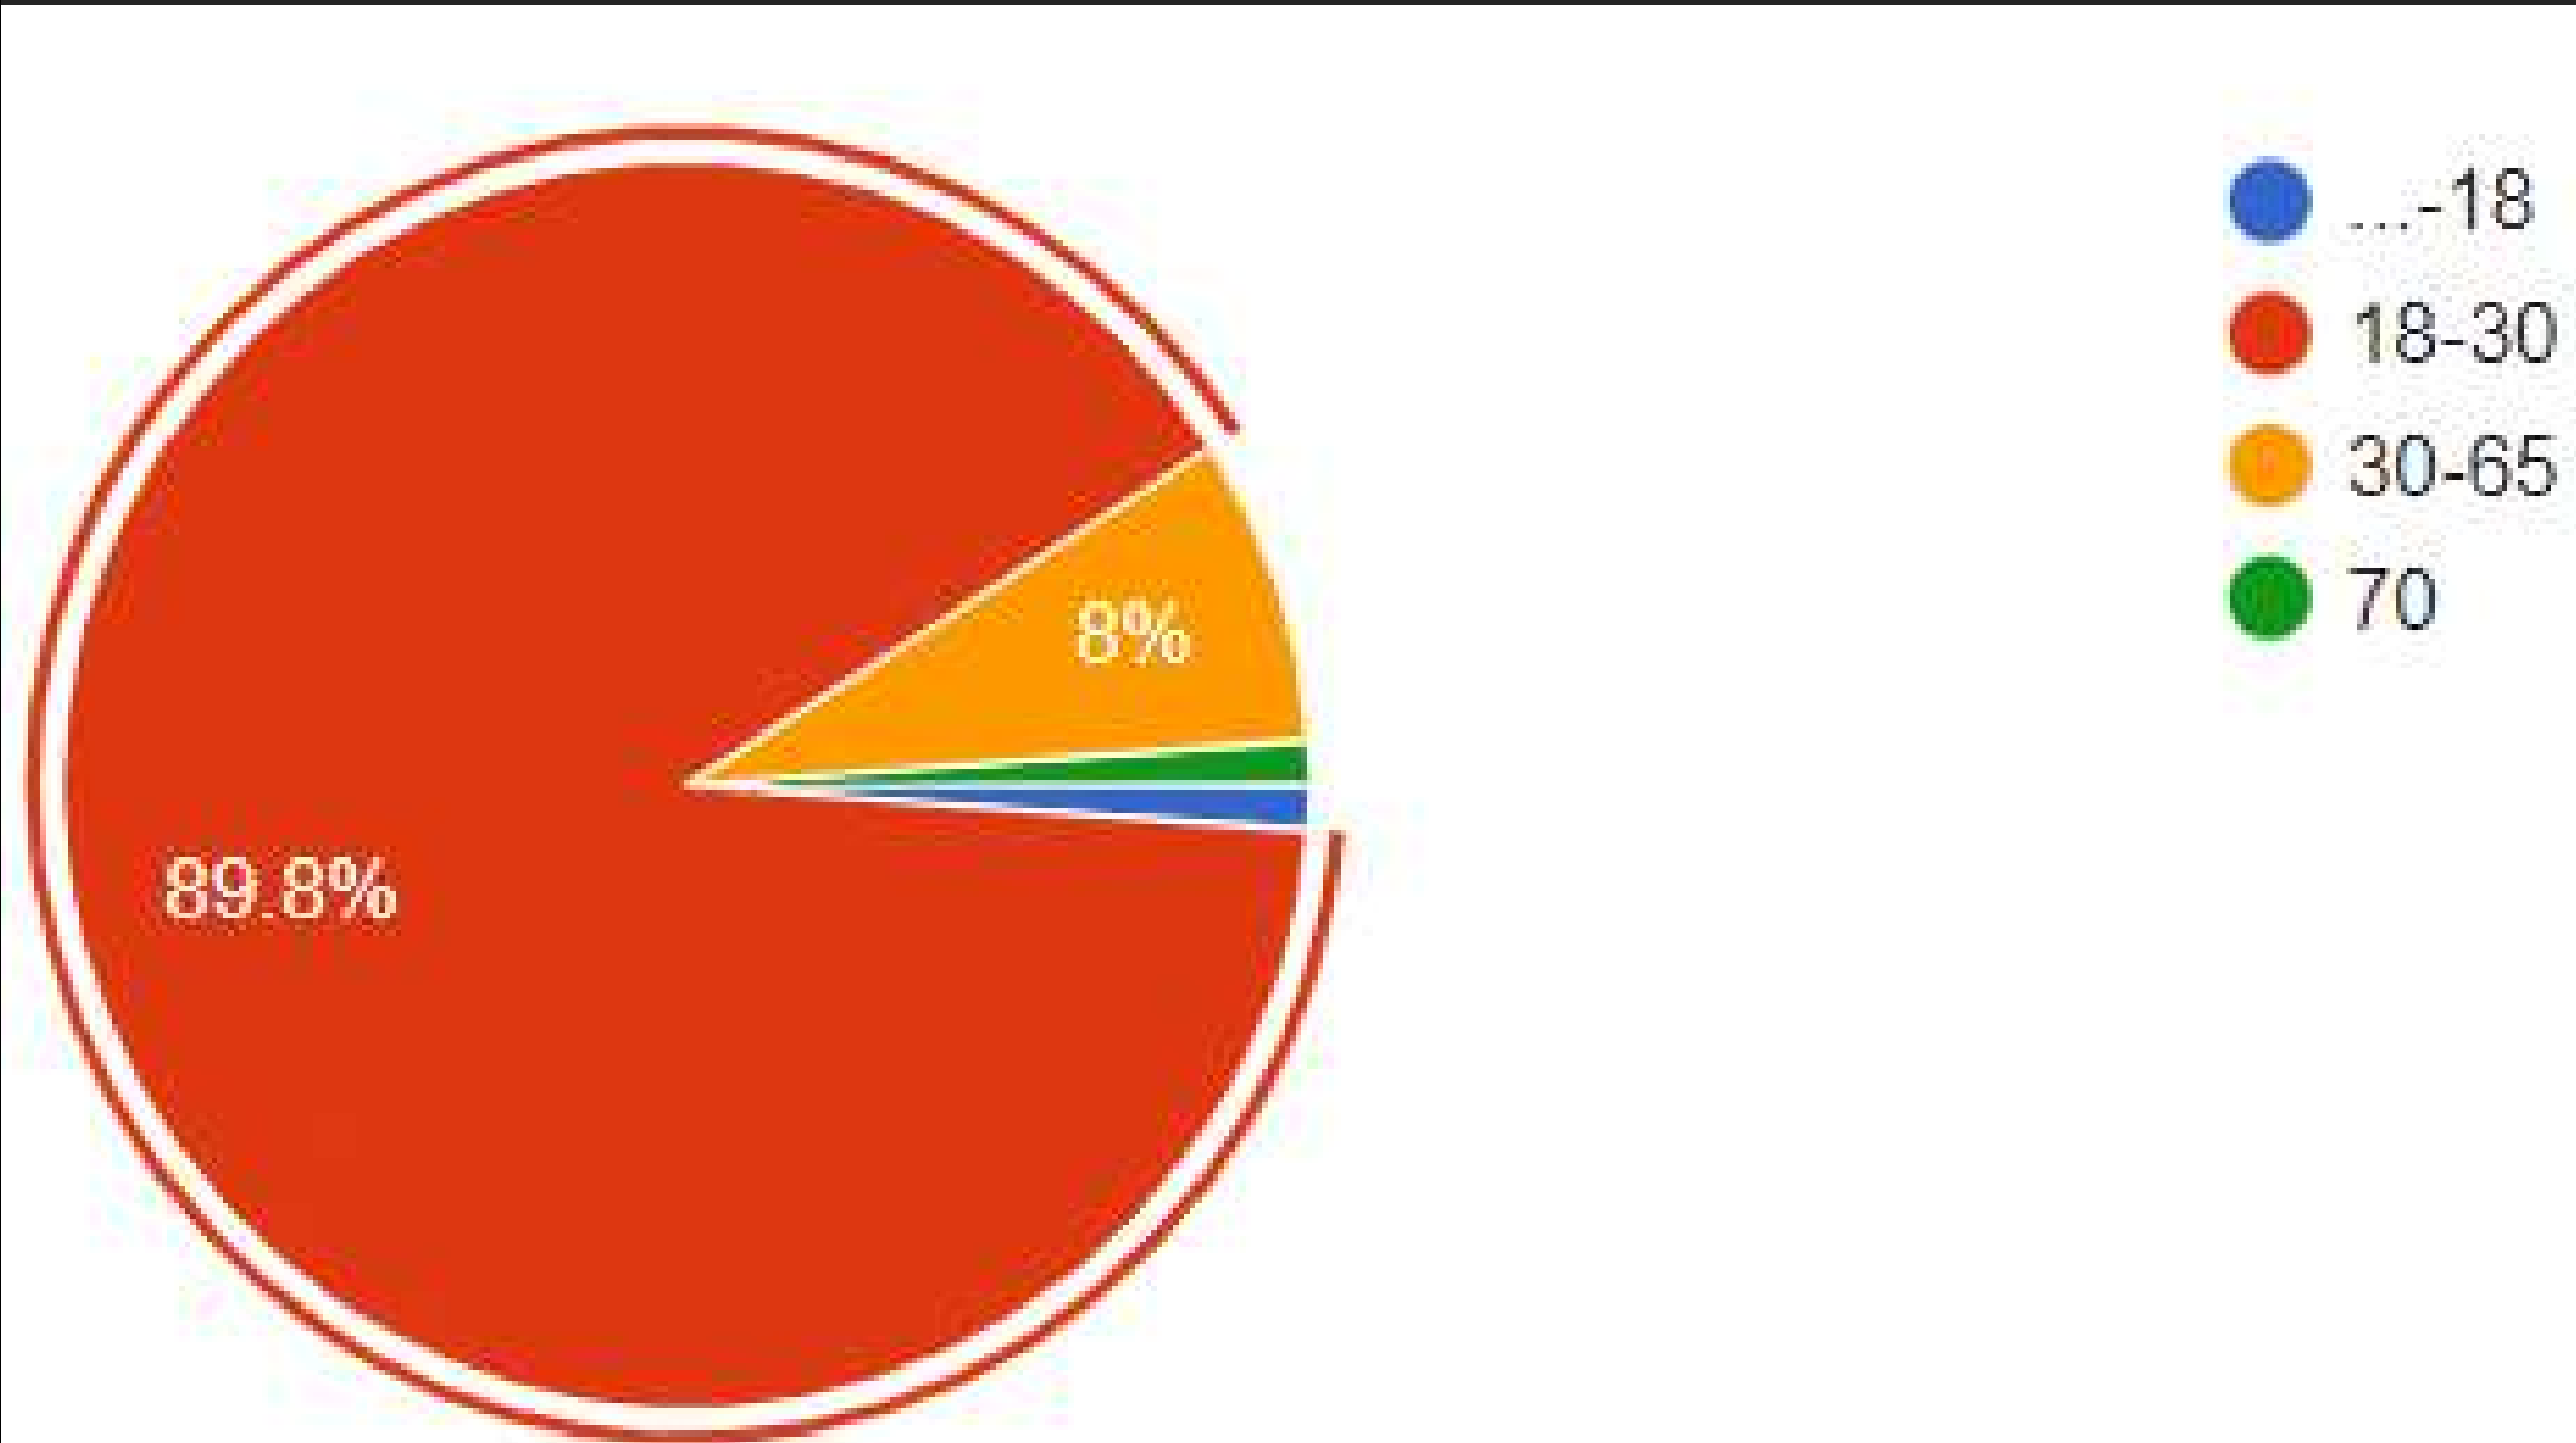

A photograph of an aloe vera plant against a solid blue background. The plant's thick, dark green leaves are covered in numerous small, white, circular spots. A white grid pattern is overlaid on the entire image. The text 'Ecology and human behavior' is written in white, sans-serif font in the upper right quadrant. A thin white horizontal line is positioned below the text.

Ecology and human behavior

AGE: 88 RESPONSES

REALLYGREATSITE.COM

WHAT DO YOU FEEL WHEN YOU SEE THIS
PICTURE?

ANGER

DISGUSTING

DISAPPOINTMENT

SADNESS